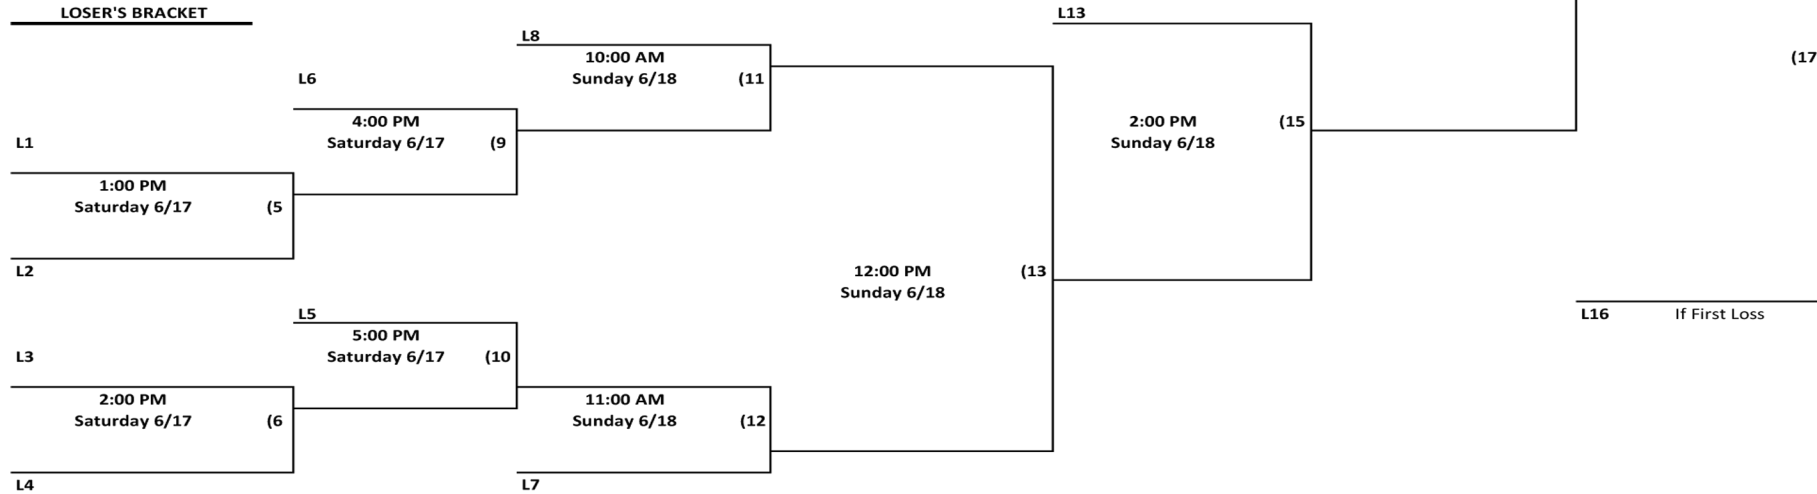

WINNER'S BRACKET

All games played at **Heritage Park DIAMOND B**

LOSER'S BRACKET

All games played at **Heritage Park -- 10200 Klipstine Rd. Versailles, Oh 45380--Diamond B**

Coin toss will determine the home team except in the 1st Championship game where the winner's bracket winner will be the home team.

All games will be on a time limit of 1 hour except the championship game/s. Additional details located in the rules for all divisions.

In the event that the game is tied after 6 innings or time has expired, the game shall be settled as follows. An extra runner will be placed at 2nd and 3rd base the following innings until there is a winner. The extra runner/s will be the last batter/s who completed an at bat. Although no time limit will be imposed on the championship game/s, the extra runner/s in extra innings will still apply.