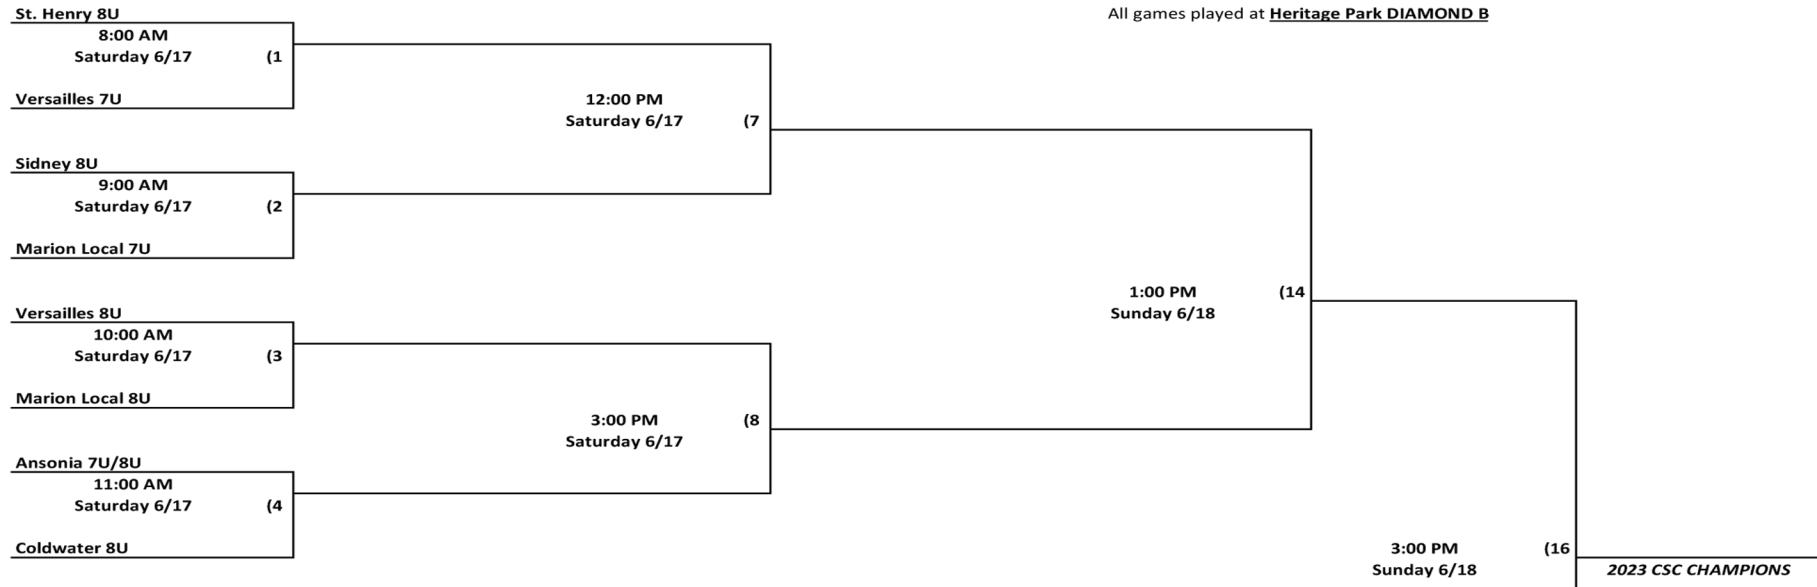

WINNER'S BRACKET

All games played at **Heritage Park DIAMOND B**

LOSER'S BRACKET

All games played at **Heritage Park -- 10200 Klipstine Rd. Versailles, Oh 45380--Diamond B**

Coin toss will determine the home team except in the 1st Championship game where the winner's bracket winner will be the home team.

All games will be on a time limit of 1 hour except the championship game/s. Additional details located in the rules for all divisions.

In the event that the game is tied after 6 innings or time has expired, the game shall be settled as follows. An extra runner will be placed at 2nd and 3rd base the following innings until there is a winner. The extra runner/s will be the last batter/s who completed an at bat. Although no time limit will be imposed on the championship game/s, the extra runner/s in extra innings will still apply.